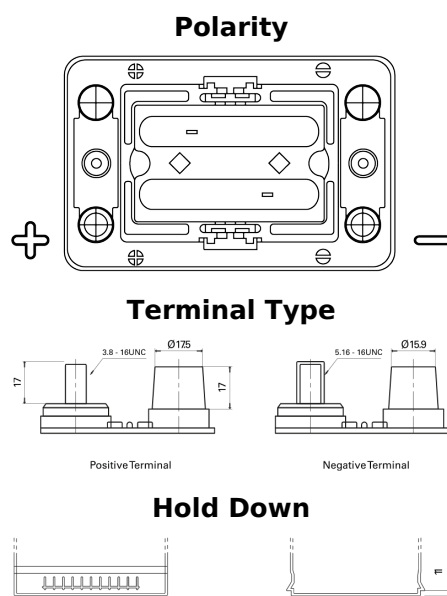

Product overview

Batteries for Trucks, Buses, Construction, Agriculture

PowerPRO Agri&Construction TJ050C

Part number	TJ050C
Technology	AGM
EAN/GTIN	3661024056793
Voltage	12 V
Capacity	50 Ah
CCA	800 A
Length	260 mm
Width	173 mm
Height	206 mm
Box size	G34
Polarity	ETN 1
Terminal Type	SAE M 3/8" - 5/16" taper&stud
Hold Down	B7
Weights (subject of variation)	17.90 kg