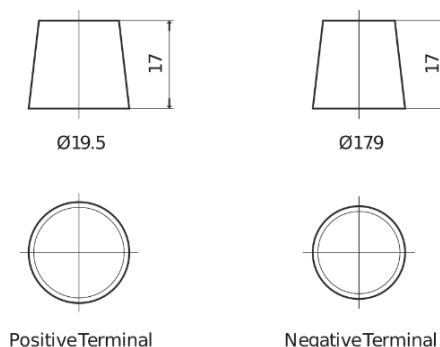

Terminal Type

Hold Down

Design, features and specifications are subject to change without notice. We disclaim any representation or warranty, express or implied, concerning the data or recommendations, and in no event shall be liable for any loss or damage claimed to have arisen as a result. Some products may not be available in your local market.