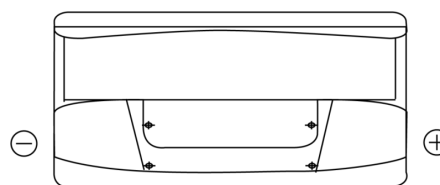

Product overview

Batteries for Cars

Standard FC900

Part number	FC900
Technology	Flooded
EAN/GTIN	3661024044837
Voltage	12 V
Capacity	90.0 Ah
CCA	720 A
Length	353 mm
Width	175 mm
Height	190 mm
Box size	L05
Polarity	ETN 0
Terminal Type	EN taper post
Hold Down	B13
Weights (subject of variation)	20.50 kg

Polarity

Terminal Type

Hold Down

Design, features and specifications are subject to change without notice. We disclaim any representation or warranty, express or implied, concerning the data or recommendations, and in no event shall be liable for any loss or damage claimed to have arisen as a result. Some products may not be available in your local market.