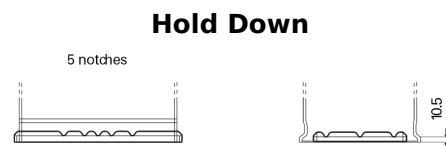

Product overview

Batteries for Cars

Standard FC652

Part number	FC652
Technology	Flooded
EAN/GTIN	3661024044868
Voltage	12 V
Capacity	65.0 Ah
CCA	540 A
Length	278 mm
Width	175 mm
Height	175 mm
Box size	LB3
Polarity	ETN 0
Terminal Type	EN taper post
Hold Down	B13
Weights (subject of variation)	14.50 kg