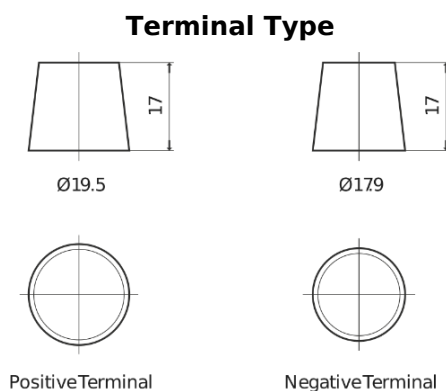

Product overview

Batteries for Cars

Standard FC652

Part number	FC652
Technology	Flooded
EAN/GTIN	3661024044868
Voltage	12 V
Capacity	65.0 Ah
CCA	540 A
Length	278 mm
Width	175 mm
Height	175 mm
Box size	LB3
Polarity	ETN 0
Terminal Type	EN taper post
Hold Down	B13
Weights (subject of variation)	14.50 kg