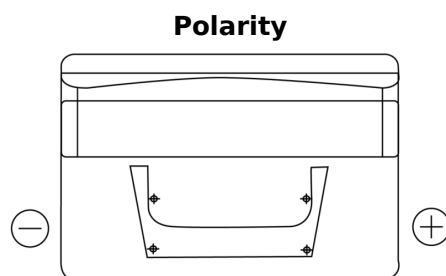

Product overview

Batteries for Cars

Standard FC652

Part number	FC652
Technology	Flooded
EAN/GTIN	3661024044868
Voltage	12 V
Capacity	65.0 Ah
CCA	540 A
Length	278 mm
Width	175 mm
Height	175 mm
Box size	LB3
Polarity	ETN 0
Terminal Type	EN taper post
Hold Down	B13
Weights (subject of variation)	14.50 kg