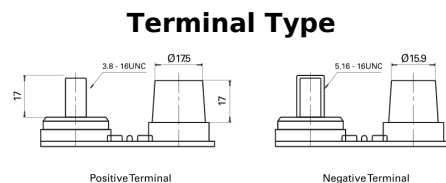

**Product overview**

Batteries for Trucks, Buses, Construction, Agriculture

**PowerPRO Agri&Construction EJ050C**

Part number	EJ050C
Technology	AGM
EAN/GTIN	3661024036979
Voltage	12 V
Capacity	50 Ah
CCA	800 A
Length	260 mm
Width	173 mm
Height	206 mm
Box size	G34
Polarity	ETN 1
Terminal Type	SAE M 3/8"- 5/16" taper&stud
Hold Down	B7
Weights (subject of variation)	17.90 kg