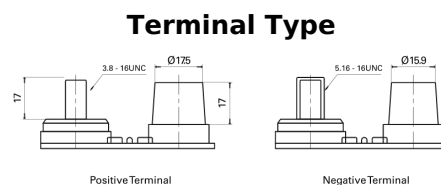

Product overview

Batteries for Marine and Leisure

Start AGM EM1000

Part number	EM1000
Technology	AGM
EAN/GTIN	3661024036023
Voltage	12 V
Capacity	50 Ah
CCA	800 A
MCA	1000
Length	260 mm
Width	173 mm
Height	206 mm
Box size	G34
Polarity	ETN 1
Terminal Type	SAE M 3/8" - 5/16" taper&stud
Hold Down	B7
Weights (subject of variation)	17.90 kg