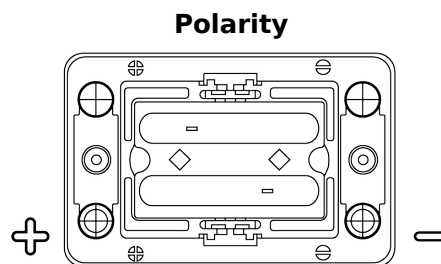

Product overview

Batteries for Marine and Leisure

Start AGM EM1000

Part number	EM1000
Technology	AGM
EAN/GTIN	3661024036023
Voltage	12 V
Capacity	50 Ah
CCA	800 A
MCA	1000
Length	260 mm
Width	173 mm
Height	206 mm
Box size	G34
Polarity	ETN 1
Terminal Type	SAE M 3/8" - 5/16" taper&stud
Hold Down	B7
Weights (subject of variation)	17.90 kg