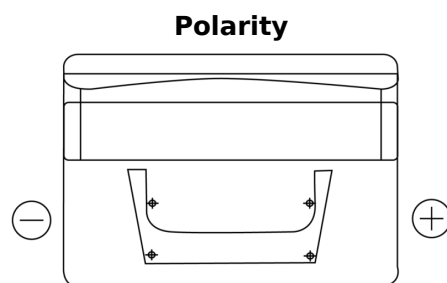

**Product overview**

Batteries for Cars

**Standard FC542**

Part number	FC542
Technology	Flooded
EAN/GTIN	3661024044851
Voltage	12 V
Capacity	54.0 Ah
CCA	500 A
Length	242 mm
Width	175 mm
Height	175 mm
Box size	LB2
Polarity	ETN 0
Terminal Type	EN taper post
Hold Down	B13
Weights (subject of variation)	12.90 kg