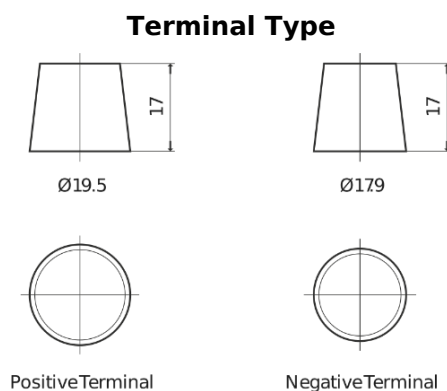

**Product overview**

Batteries for Cars

**Standard FC542**

Part number	FC542
Technology	Flooded
EAN/GTIN	3661024044851
Voltage	12 V
Capacity	54.0 Ah
CCA	500 A
Length	242 mm
Width	175 mm
Height	175 mm
Box size	LB2
Polarity	ETN 0
Terminal Type	EN taper post
Hold Down	B13
Weights (subject of variation)	12.90 kg