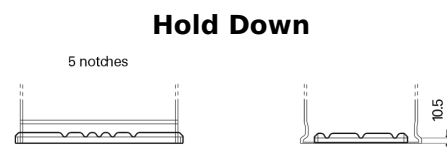

**Product overview**

Batteries for Cars

**Standard FC542**

Part number	FC542
Technology	Flooded
EAN/GTIN	3661024044851
Voltage	12 V
Capacity	54.0 Ah
CCA	500 A
Length	242 mm
Width	175 mm
Height	175 mm
Box size	LB2
Polarity	ETN 0
Terminal Type	EN taper post
Hold Down	B13
Weights (subject of variation)	12.90 kg