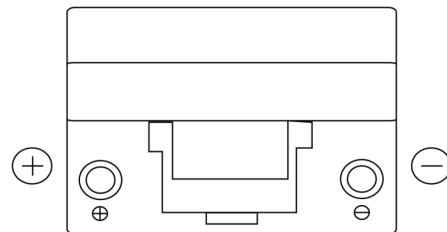

Product overview

Batteries for Cars

Formula FB955

Part number	FB955
Technology	Flooded
EAN/GTIN	3661024044462
Voltage	12 V
Capacity	95.0 Ah
CCA	760 A
Length	306 mm
Width	173 mm
Height	222 mm
Box size	D31
Polarity	ETN 1
Terminal Type	EN taper post
Hold Down	Korean B1
Weights (subject of variation)	20.60 kg

Polarity

Terminal Type

Positive Terminal

Negative Terminal

Hold Down

Design, features and specifications are subject to change without notice. We disclaim any representation or warranty, express or implied, concerning the data or recommendations, and in no event shall be liable for any loss or damage claimed to have arisen as a result. Some products may not be available in your local market.