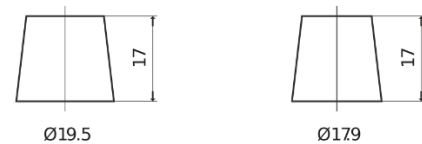

Product overview

Batteries for Cars

Formula FB955

Part number	FB955
Technology	Flooded
EAN/GTIN	3661024044462
Voltage	12 V
Capacity	95.0 Ah
CCA	760 A
Length	306 mm
Width	173 mm
Height	222 mm
Box size	D31
Polarity	ETN 1
Terminal Type	EN taper post
Hold Down	Korean B1
Weights (subject of variation)	20.60 kg

Polarity

Terminal Type

Positive Terminal

Negative Terminal

Hold Down

Design, features and specifications are subject to change without notice. We disclaim any representation or warranty, express or implied, concerning the data or recommendations, and in no event shall be liable for any loss or damage claimed to have arisen as a result. Some products may not be available in your local market.