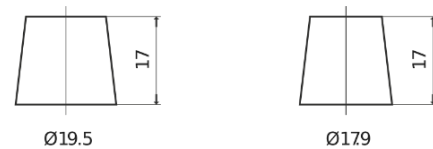

Product overview

Batteries for Cars

Formula FB954

Part number	FB954
Technology	Flooded
EAN/GTIN	3661024044455
Voltage	12 V
Capacity	95.0 Ah
CCA	760 A
Length	306 mm
Width	173 mm
Height	222 mm
Box size	D31
Polarity	ETN 0
Terminal Type	EN taper post
Hold Down	Korean B1
Weights (subject of variation)	20.60 kg

Polarity

Terminal Type

Positive Terminal

Negative Terminal

Hold Down

Design, features and specifications are subject to change without notice. We disclaim any representation or warranty, express or implied, concerning the data or recommendations, and in no event shall be liable for any loss or damage claimed to have arisen as a result. Some products may not be available in your local market.