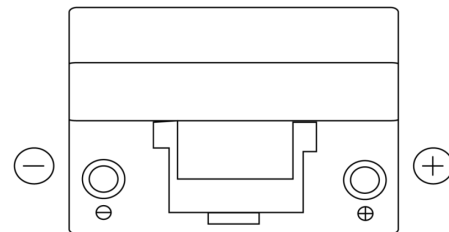

Product overview

Batteries for Cars

Formula FB954

Part number	FB954
Technology	Flooded
EAN/GTIN	3661024044455
Voltage	12 V
Capacity	95.0 Ah
CCA	760 A
Length	306 mm
Width	173 mm
Height	222 mm
Box size	D31
Polarity	ETN 0
Terminal Type	EN taper post
Hold Down	Korean B1
Weights (subject of variation)	20.60 kg

Polarity

Terminal Type

Positive Terminal

Negative Terminal

Hold Down

Design, features and specifications are subject to change without notice. We disclaim any representation or warranty, express or implied, concerning the data or recommendations, and in no event shall be liable for any loss or damage claimed to have arisen as a result. Some products may not be available in your local market.