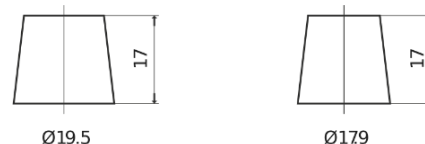

Terminal Type