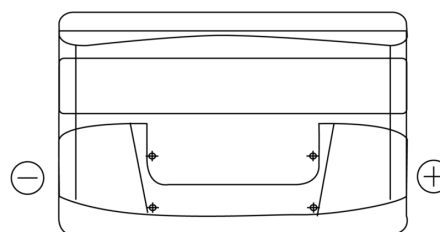

Product overview

Batteries for Cars

Formula FB950

Part number	FB950
Technology	Flooded
EAN/GTIN	3661024044585
Voltage	12 V
Capacity	95.0 Ah
CCA	800 A
Length	353 mm
Width	175 mm
Height	190 mm
Box size	L05
Polarity	ETN 0
Terminal Type	EN taper post
Hold Down	B13
Weights (subject of variation)	21.60 kg

Polarity

Terminal Type

Positive Terminal

Negative Terminal

Hold Down

Design, features and specifications are subject to change without notice. We disclaim any representation or warranty, express or implied, concerning the data or recommendations, and in no event shall be liable for any loss or damage claimed to have arisen as a result. Some products may not be available in your local market.