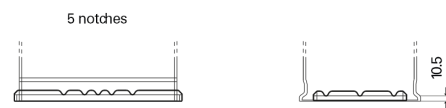

**Product overview**

Batteries for Cars

**Formula FB852**

Part number	FB852
Technology	Flooded
EAN/GTIN	3661024044660
Voltage	12 V
Capacity	85.0 Ah
CCA	760 A
Length	353 mm
Width	175 mm
Height	175 mm
Box size	LB5
Polarity	ETN 0
Terminal Type	EN taper post
Hold Down	B13
Weights (subject of variation)	19.40 kg

**Polarity**

**Terminal Type**

Positive Terminal      Negative Terminal

**Hold Down**

Design, features and specifications are subject to change without notice. We disclaim any representation or warranty, express or implied, concerning the data or recommendations, and in no event shall be liable for any loss or damage claimed to have arisen as a result. Some products may not be available in your local market.