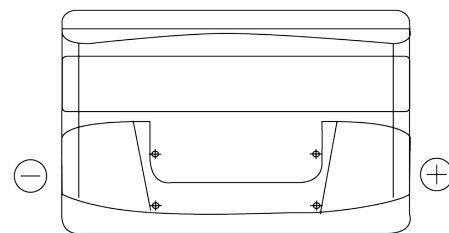

Product overview

Batteries for Cars

Formula FB852

Part number	FB852
Technology	Flooded
EAN/GTIN	3661024044660
Voltage	12 V
Capacity	85.0 Ah
CCA	760 A
Length	353 mm
Width	175 mm
Height	175 mm
Box size	LB5
Polarity	ETN 0
Terminal Type	EN taper post
Hold Down	B13
Weights (subject of variation)	19.40 kg

Polarity

Terminal Type

Hold Down

Design, features and specifications are subject to change without notice. We disclaim any representation or warranty, express or implied, concerning the data or recommendations, and in no event shall be liable for any loss or damage claimed to have arisen as a result. Some products may not be available in your local market.