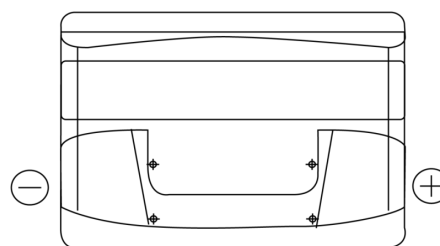

**Product overview**

Batteries for Cars

**Formula FB802**

Part number	FB802
Technology	Flooded
EAN/GTIN	3661024044653
Voltage	12 V
Capacity	80.0 Ah
CCA	700 A
Length	315 mm
Width	175 mm
Height	175 mm
Box size	LB4
Polarity	ETN 0
Terminal Type	EN taper post
Hold Down	B13
Weights (subject of variation)	17.80 kg

**Polarity**

**Terminal Type**

Positive Terminal

Negative Terminal

**Hold Down**

Design, features and specifications are subject to change without notice. We disclaim any representation or warranty, express or implied, concerning the data or recommendations, and in no event shall be liable for any loss or damage claimed to have arisen as a result. Some products may not be available in your local market.