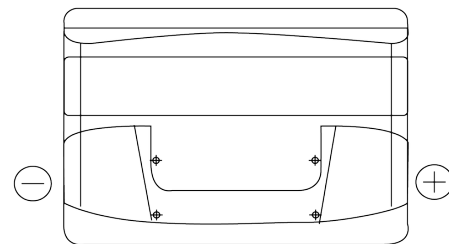

Product overview

Batteries for Cars

Formula FB802

Part number	FB802
Technology	Flooded
EAN/GTIN	3661024044653
Voltage	12 V
Capacity	80.0 Ah
CCA	700 A
Length	315 mm
Width	175 mm
Height	175 mm
Box size	LB4
Polarity	ETN 0
Terminal Type	EN taper post
Hold Down	B13
Weights (subject of variation)	17.80 kg

Polarity

Terminal Type

Positive Terminal

Negative Terminal

Hold Down

Design, features and specifications are subject to change without notice. We disclaim any representation or warranty, express or implied, concerning the data or recommendations, and in no event shall be liable for any loss or damage claimed to have arisen as a result. Some products may not be available in your local market.