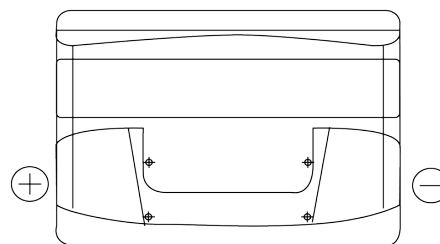

Product overview

Batteries for Cars

Formula FB741

Part number	FB741
Technology	Flooded
EAN/GTIN	3661024044561
Voltage	12 V
Capacity	74.0 Ah
CCA	680 A
Length	278 mm
Width	175 mm
Height	190 mm
Box size	L03
Polarity	ETN 1
Terminal Type	EN taper post
Hold Down	B13
Weights (subject of variation)	16.60 kg

Polarity

Terminal Type

Positive Terminal

Negative Terminal

Hold Down

Design, features and specifications are subject to change without notice. We disclaim any representation or warranty, express or implied, concerning the data or recommendations, and in no event shall be liable for any loss or damage claimed to have arisen as a result. Some products may not be available in your local market.