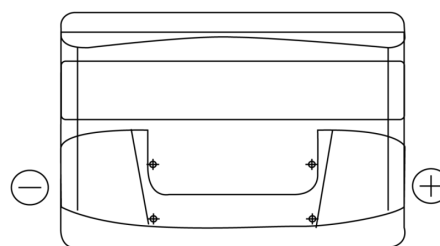

Product overview

Batteries for Cars

Formula FB740

Part number	FB740
Technology	Flooded
EAN/GTIN	3661024044554
Voltage	12 V
Capacity	74.0 Ah
CCA	680 A
Length	278 mm
Width	175 mm
Height	190 mm
Box size	L03
Polarity	ETN 0
Terminal Type	EN taper post
Hold Down	B13
Weights (subject of variation)	16.60 kg

Polarity

Terminal Type

Positive Terminal

Negative Terminal

Hold Down

Design, features and specifications are subject to change without notice. We disclaim any representation or warranty, express or implied, concerning the data or recommendations, and in no event shall be liable for any loss or damage claimed to have arisen as a result. Some products may not be available in your local market.