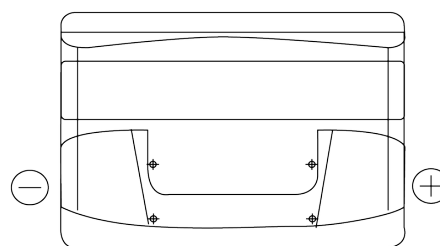

**Product overview**

Batteries for Cars

**Formula FB740**

Part number	FB740
Technology	Flooded
EAN/GTIN	3661024044554
Voltage	12 V
Capacity	74.0 Ah
CCA	680 A
Length	278 mm
Width	175 mm
Height	190 mm
Box size	L03
Polarity	ETN 0
Terminal Type	EN taper post
Hold Down	B13
Weights (subject of variation)	16.60 kg

**Polarity**

**Terminal Type**

Positive Terminal

Negative Terminal

**Hold Down**

Design, features and specifications are subject to change without notice. We disclaim any representation or warranty, express or implied, concerning the data or recommendations, and in no event shall be liable for any loss or damage claimed to have arisen as a result. Some products may not be available in your local market.