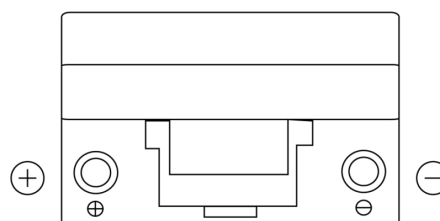

**Product overview**

Batteries for Cars

**Formula FB705**

Part number	FB705
Technology	Flooded
EAN/GTIN	3661024044448
Voltage	12 V
Capacity	70.0 Ah
CCA	540 A
Length	270 mm
Width	173 mm
Height	222 mm
Box size	D26
Polarity	ETN 1
Terminal Type	EN taper post
Hold Down	Korean B1+B6
Weights (subject of variation)	16.10 kg

**Polarity**

**Terminal Type**

Positive Terminal

Negative Terminal

**Hold Down**

Design, features and specifications are subject to change without notice. We disclaim any representation or warranty, express or implied, concerning the data or recommendations, and in no event shall be liable for any loss or damage claimed to have arisen as a result. Some products may not be available in your local market.