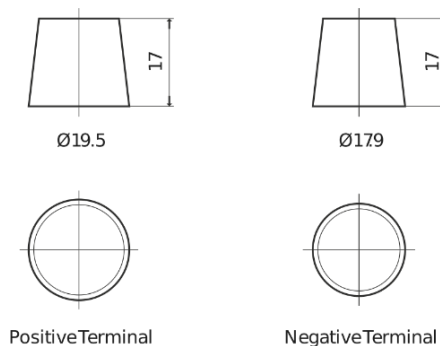

Terminal Type

Hold Down

Design, features and specifications are subject to change without notice. We disclaim any representation or warranty, express or implied, concerning the data or recommendations, and in no event shall be liable for any loss or damage claimed to have arisen as a result. Some products may not be available in your local market.