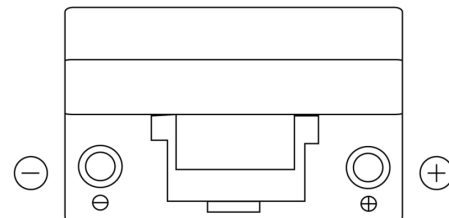

**Product overview**

Batteries for Cars

**Formula FB704**

Part number	FB704
Technology	Flooded
EAN/GTIN	3661024044431
Voltage	12 V
Capacity	70.0 Ah
CCA	540 A
Length	270 mm
Width	173 mm
Height	222 mm
Box size	D26
Polarity	ETN 0
Terminal Type	EN taper post
Hold Down	Korean B1+B6
Weights (subject of variation)	16.10 kg

**Polarity**

**Terminal Type**

Positive Terminal

Negative Terminal

**Hold Down**

Design, features and specifications are subject to change without notice. We disclaim any representation or warranty, express or implied, concerning the data or recommendations, and in no event shall be liable for any loss or damage claimed to have arisen as a result. Some products may not be available in your local market.