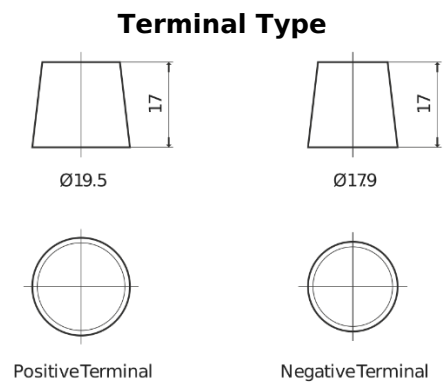

Product overview

Batteries for Cars

Formula FB704

Part number	FB704
Technology	Flooded
EAN/GTIN	3661024044431
Voltage	12 V
Capacity	70.0 Ah
CCA	540 A
Length	270 mm
Width	173 mm
Height	222 mm
Box size	D26
Polarity	ETN 0
Terminal Type	EN taper post
Hold Down	Korean B1+B6
Weights (subject of variation)	16.10 kg