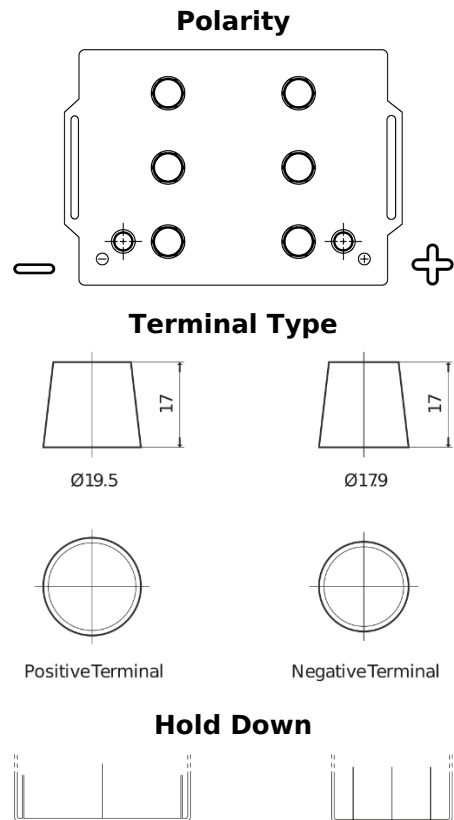

Product overview

Batteries for Trucks, Buses, Construction, Agriculture

StartPRO FG145A

Part number	FG145A
Technology	Flooded
EAN/GTIN	3661024045551
Voltage	12 V
Capacity	145 Ah
CCA	1000 A
Length	360 mm
Width	253 mm
Height	240 mm
Box size	F21
Polarity	ETN 6
Terminal Type	EN taper post
Hold Down	B0
Weights (subject of variation)	38.10 kg