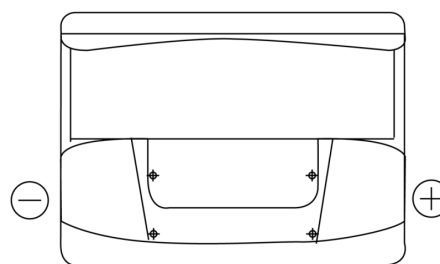

**Product overview**

Batteries for Cars

**Formula FB620**

Part number	FB620
Technology	Flooded
EAN/GTIN	3661024044530
Voltage	12 V
Capacity	62.0 Ah
CCA	540 A
Length	242 mm
Width	175 mm
Height	190 mm
Box size	L02
Polarity	ETN 0
Terminal Type	EN taper post
Hold Down	B13
Weights (subject of variation)	14.20 kg

**Polarity**

**Terminal Type**

**Hold Down**

Design, features and specifications are subject to change without notice. We disclaim any representation or warranty, express or implied, concerning the data or recommendations, and in no event shall be liable for any loss or damage claimed to have arisen as a result. Some products may not be available in your local market.