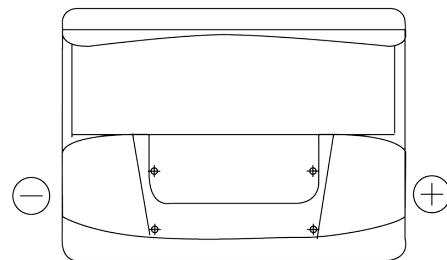

Product overview

Batteries for Cars

Formula FB620

Part number	FB620
Technology	Flooded
EAN/GTIN	3661024044530
Voltage	12 V
Capacity	62.0 Ah
CCA	540 A
Length	242 mm
Width	175 mm
Height	190 mm
Box size	L02
Polarity	ETN 0
Terminal Type	EN taper post
Hold Down	B13
Weights (subject of variation)	14.20 kg

Polarity

Terminal Type

Positive Terminal

Negative Terminal

Hold Down

Design, features and specifications are subject to change without notice. We disclaim any representation or warranty, express or implied, concerning the data or recommendations, and in no event shall be liable for any loss or damage claimed to have arisen as a result. Some products may not be available in your local market.