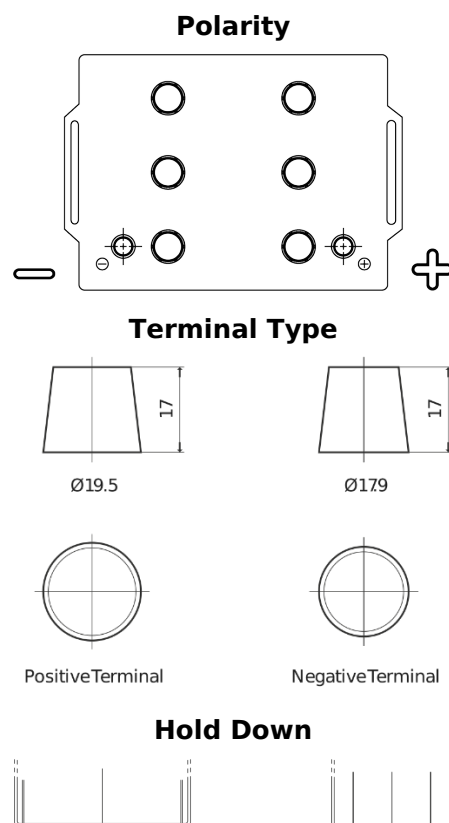

Product overview

Batteries for Trucks, Buses, Construction, Agriculture

StartPRO EG145A

Part number	EG145A
Technology	Flooded
EAN/GTIN	3661024035552
Voltage	12 V
Capacity	145 Ah
CCA	1000 A
Length	360 mm
Width	253 mm
Height	240 mm
Box size	F21
Polarity	ETN 6
Terminal Type	EN taper post
Hold Down	B0
Weights (subject of variation)	38.10 kg