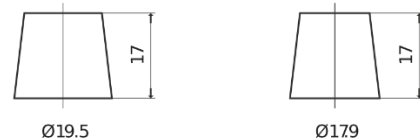

Product overview

Batteries for Cars

Formula FB602

Part number	FB602
Technology	Flooded
EAN/GTIN	3661024044639
Voltage	12 V
Capacity	60.0 Ah
CCA	540 A
Length	242 mm
Width	175 mm
Height	175 mm
Box size	LB2
Polarity	ETN 0
Terminal Type	EN taper post
Hold Down	B13
Weights (subject of variation)	12.90 kg

Polarity

Terminal Type

Positive Terminal

Negative Terminal

Hold Down

Design, features and specifications are subject to change without notice. We disclaim any representation or warranty, express or implied, concerning the data or recommendations, and in no event shall be liable for any loss or damage claimed to have arisen as a result. Some products may not be available in your local market.