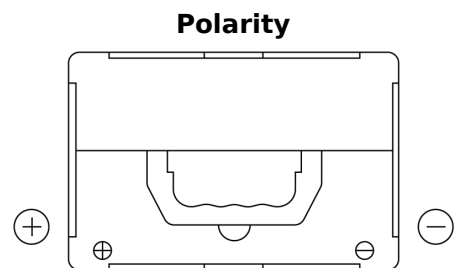

Product overview

Batteries for Cars

Formula FB558

Part number	FB558
Technology	Flooded
EAN/GTIN	3661024046985
Voltage	12 V
Capacity	55.0 Ah
CCA	620 A
Length	230 mm
Width	180 mm
Height	186 mm
Box size	G75
Polarity	ETN 1
Terminal Type	SAE S 3/8" side Terminal
Hold Down	B7
Weights (subject of variation)	14.20 kg