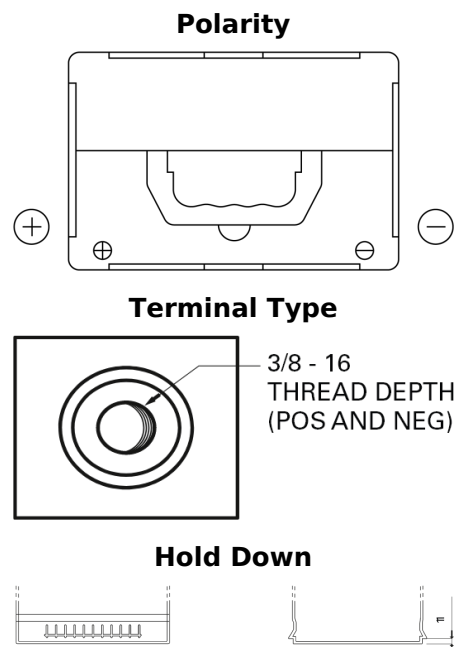

**Product overview**

Batteries for Cars

**Formula FB558**

Part number	FB558
Technology	Flooded
EAN/GTIN	3661024046985
Voltage	12 V
Capacity	55.0 Ah
CCA	620 A
Length	230 mm
Width	180 mm
Height	186 mm
Box size	G75
Polarity	ETN 1
Terminal Type	SAE S 3/8" side Terminal
Hold Down	B7
Weights (subject of variation)	14.20 kg