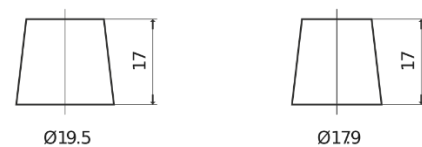

**Product overview**

Batteries for Cars

**Formula FB450**

Part number	FB450
Technology	Flooded
EAN/GTIN	3661024044493
Voltage	12 V
Capacity	45.0 Ah
CCA	330 A
Length	220 mm
Width	135 mm
Height	225 mm
Box size	E02
Polarity	ETN 0
Terminal Type	EN taper post
Hold Down	B1
Weights (subject of variation)	12.50 kg

**Polarity**

**Terminal Type**

Positive Terminal

Negative Terminal

**Hold Down**

Design, features and specifications are subject to change without notice. We disclaim any representation or warranty, express or implied, concerning the data or recommendations, and in no event shall be liable for any loss or damage claimed to have arisen as a result. Some products may not be available in your local market.