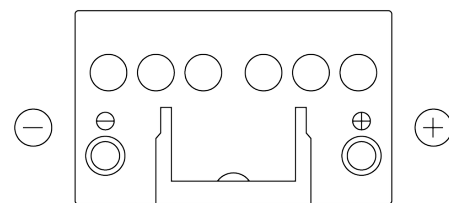

**Product overview**

Batteries for Cars

**Formula FB450**

Part number	FB450
Technology	Flooded
EAN/GTIN	3661024044493
Voltage	12 V
Capacity	45.0 Ah
CCA	330 A
Length	220 mm
Width	135 mm
Height	225 mm
Box size	E02
Polarity	ETN 0
Terminal Type	EN taper post
Hold Down	B1
Weights (subject of variation)	12.50 kg

**Polarity**

**Terminal Type**

Positive Terminal

Negative Terminal

**Hold Down**

Design, features and specifications are subject to change without notice. We disclaim any representation or warranty, express or implied, concerning the data or recommendations, and in no event shall be liable for any loss or damage claimed to have arisen as a result. Some products may not be available in your local market.