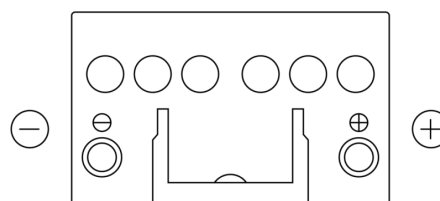

Product overview

Batteries for Cars

Formula FB450

Part number	FB450
Technology	Flooded
EAN/GTIN	3661024044493
Voltage	12 V
Capacity	45.0 Ah
CCA	330 A
Length	220 mm
Width	135 mm
Height	225 mm
Box size	E02
Polarity	ETN 0
Terminal Type	EN taper post
Hold Down	B1
Weights (subject of variation)	12.50 kg

Polarity

Terminal Type

Hold Down

Design, features and specifications are subject to change without notice. We disclaim any representation or warranty, express or implied, concerning the data or recommendations, and in no event shall be liable for any loss or damage claimed to have arisen as a result. Some products may not be available in your local market.