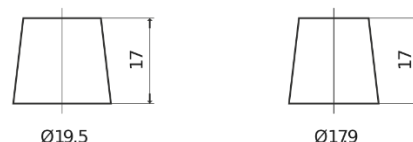

Product overview

Batteries for Trucks, Buses, Construction, Agriculture

StartPRO EG1353

Part number	EG1353
Technology	Flooded
EAN/GTIN	3661024035545
Voltage	12 V
Capacity	135 Ah
CCA	1000 A
Length	514 mm
Width	218 mm
Height	210 mm
Box size	DB9
Polarity	ETN 3
Terminal Type	EN taper post
Hold Down	B0
Weights (subject of variation)	39.80 kg

Polarity

Terminal Type

Positive Terminal

Negative Terminal

Hold Down

Design, features and specifications are subject to change without notice. We disclaim any representation or warranty, express or implied, concerning the data or recommendations, and in no event shall be liable for any loss or damage claimed to have arisen as a result. Some products may not be available in your local market.