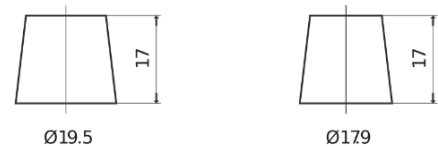

Terminal Type