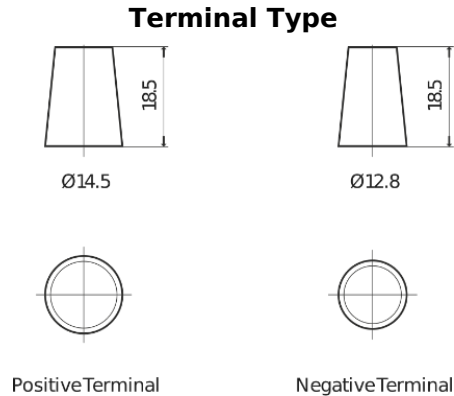

Product overview

Batteries for Cars

Formula FB357

Part number	FB357
Technology	Flooded
EAN/GTIN	3661024044349
Voltage	12 V
Capacity	35.0 Ah
CCA	240 A
Length	187 mm
Width	127 mm
Height	220 mm
Box size	B19
Polarity	ETN 1
Terminal Type	JIS taper post
Hold Down	B0
Weights (subject of variation)	8.90 kg