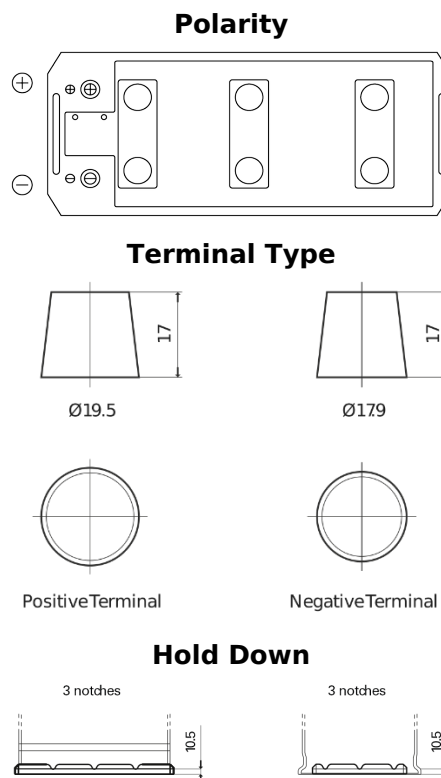

**Product overview**

Batteries for Trucks, Buses, Construction, Agriculture

**StartPRO TG1355**

Part number	TG1355
Technology	Flooded
EAN/GTIN	3661024055529
Voltage	12 V
Capacity	135 Ah
CCA	1000 A
Length	514 mm
Width	175 mm
Height	210 mm
Box size	DB8
Polarity	ETN 3
Terminal Type	EN taper post
Hold Down	B3
Weights (subject of variation)	36.00 kg