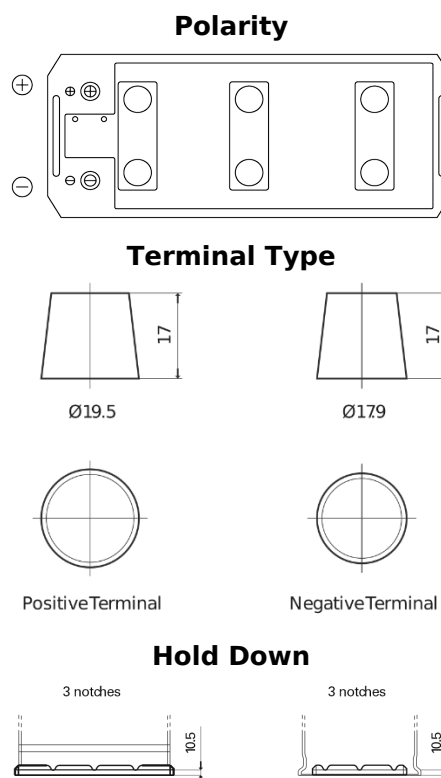

Product overview

Batteries for Trucks, Buses, Construction, Agriculture

PowerPRO Agri&Construction FJ1355

Part number	FJ1355
Technology	Flooded
EAN/GTIN	3661024046640
Voltage	12 V
Capacity	135 Ah
CCA	1000 A
Length	514 mm
Width	175 mm
Height	210 mm
Box size	DB8
Polarity	ETN 3
Terminal Type	EN taper post
Hold Down	B3
Weights (subject of variation)	36.00 kg