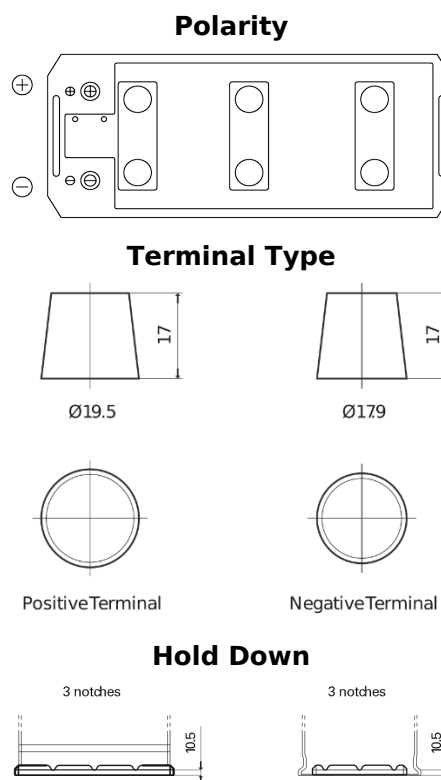

Product overview

Batteries for Trucks, Buses, Construction, Agriculture

StartPRO FG1355

Part number	FG1355
Technology	Flooded
EAN/GTIN	3661024045520
Voltage	12 V
Capacity	135 Ah
CCA	1000 A
Length	514 mm
Width	175 mm
Height	210 mm
Box size	DB8
Polarity	ETN 3
Terminal Type	EN taper post
Hold Down	B3
Weights (subject of variation)	36.00 kg