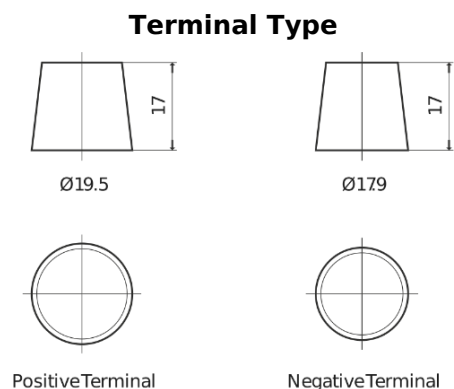

**Product overview**

Batteries for Cars

**Formula Xtreme FA955**

Part number	FA955
Technology	Flooded
EAN/GTIN	3661024044196
Voltage	12 V
Capacity	95.0 Ah
CCA	800 A
Length	306 mm
Width	173 mm
Height	222 mm
Box size	D31
Polarity	ETN 1
Terminal Type	EN taper post
Hold Down	Korean B1
Weights (subject of variation)	21.40 kg