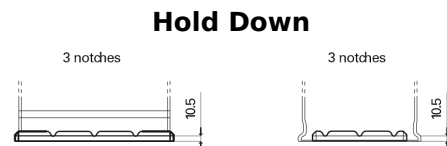

**Product overview**

Batteries for Trucks, Buses, Construction, Agriculture

**StartPRO EG1355**

Part number	EG1355
Technology	Flooded
EAN/GTIN	3661024035521
Voltage	12 V
Capacity	135 Ah
CCA	1000 A
Length	514 mm
Width	175 mm
Height	210 mm
Box size	DB8
Polarity	ETN 3
Terminal Type	EN taper post
Hold Down	B3
Weights (subject of variation)	36.00 kg