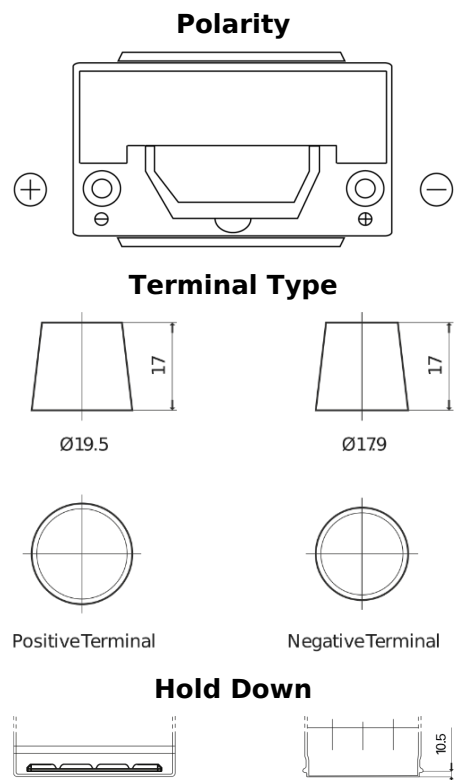

**Product overview**

Batteries for Cars

**Formula Xtreme FA954**

Part number	FA954
Technology	Flooded
EAN/GTIN	3661024044189
Voltage	12 V
Capacity	95.0 Ah
CCA	800 A
Length	306 mm
Width	173 mm
Height	222 mm
Box size	D31
Polarity	ETN 0
Terminal Type	EN taper post
Hold Down	Korean B1
Weights (subject of variation)	21.40 kg