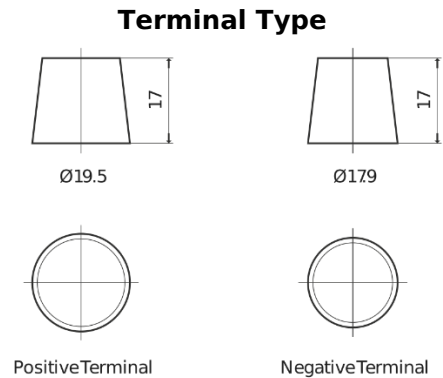

**Product overview**

Batteries for Cars

**Formula Xtreme FA954**

Part number	FA954
Technology	Flooded
EAN/GTIN	3661024044189
Voltage	12 V
Capacity	95.0 Ah
CCA	800 A
Length	306 mm
Width	173 mm
Height	222 mm
Box size	D31
Polarity	ETN 0
Terminal Type	EN taper post
Hold Down	Korean B1
Weights (subject of variation)	21.40 kg