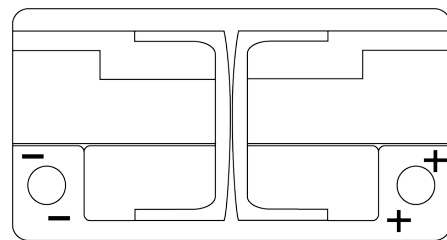

Product overview

Batteries for Cars

Formula Xtreme FA900

Part number	FA900
Technology	Flooded
EAN/GTIN	3661024046251
Voltage	12 V
Capacity	90.0 Ah
CCA	720 A
Length	315 mm
Width	175 mm
Height	190 mm
Box size	L04
Polarity	ETN 0
Terminal Type	EN taper post
Hold Down	B13
Weights (subject of variation)	19.70 kg

Polarity

Terminal Type

Positive Terminal

Negative Terminal

Hold Down

Design, features and specifications are subject to change without notice. We disclaim any representation or warranty, express or implied, concerning the data or recommendations, and in no event shall be liable for any loss or damage claimed to have arisen as a result. Some products may not be available in your local market.