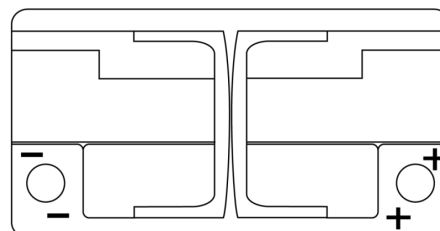

Product overview

Batteries for Cars

Formula Xtreme FA852

Part number	FA852
Technology	Flooded
EAN/GTIN	3661024044295
Voltage	12 V
Capacity	85.0 Ah
CCA	800 A
Length	315 mm
Width	175 mm
Height	175 mm
Box size	LB4
Polarity	ETN 0
Terminal Type	EN taper post
Hold Down	B13
Weights (subject of variation)	18.60 kg

Polarity

Terminal Type

Positive Terminal

Negative Terminal

Hold Down

Design, features and specifications are subject to change without notice. We disclaim any representation or warranty, express or implied, concerning the data or recommendations, and in no event shall be liable for any loss or damage claimed to have arisen as a result. Some products may not be available in your local market.