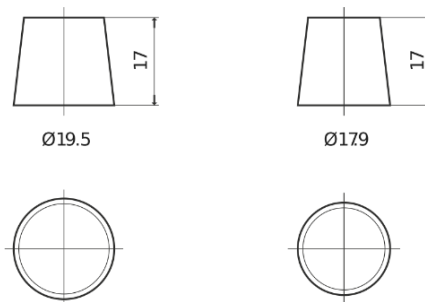

Product overview

Batteries for Cars

Formula Xtreme FA852

Part number	FA852
Technology	Flooded
EAN/GTIN	3661024044295
Voltage	12 V
Capacity	85.0 Ah
CCA	800 A
Length	315 mm
Width	175 mm
Height	175 mm
Box size	LB4
Polarity	ETN 0
Terminal Type	EN taper post
Hold Down	B13
Weights (subject of variation)	18.60 kg

Polarity

Terminal Type

Positive Terminal

Negative Terminal

Hold Down

Design, features and specifications are subject to change without notice. We disclaim any representation or warranty, express or implied, concerning the data or recommendations, and in no event shall be liable for any loss or damage claimed to have arisen as a result. Some products may not be available in your local market.