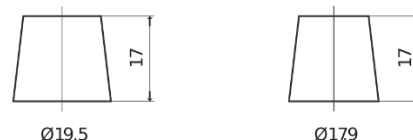

Terminal Type