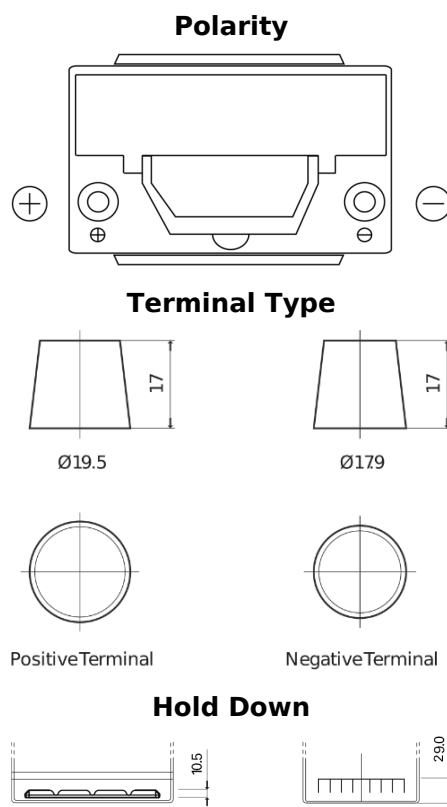

Product overview

Batteries for Cars

Formula Xtreme FA755

Part number	FA755
Technology	Flooded
EAN/GTIN	3661024044172
Voltage	12 V
Capacity	75.0 Ah
CCA	630 A
Length	270 mm
Width	173 mm
Height	222 mm
Box size	D26
Polarity	ETN 1
Terminal Type	EN taper post
Hold Down	Korean B1+B6
Weights (subject of variation)	17.40 kg