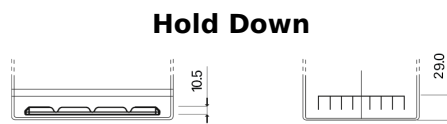

**Product overview**

Batteries for Cars

**Formula Xtreme FA754**

Part number	FA754
Technology	Flooded
EAN/GTIN	3661024044165
Voltage	12 V
Capacity	75.0 Ah
CCA	630 A
Length	270 mm
Width	173 mm
Height	222 mm
Box size	D26
Polarity	ETN 0
Terminal Type	EN taper post
Hold Down	Korean B1+B6
Weights (subject of variation)	17.40 kg