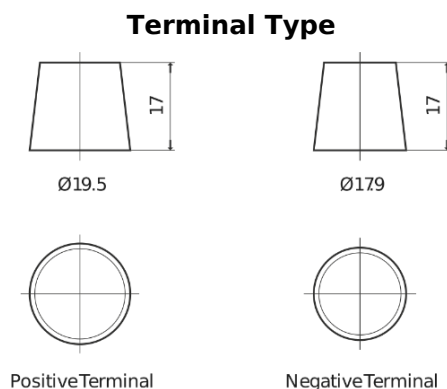

**Product overview**

Batteries for Cars

**Formula Xtreme FA754**

Part number	FA754
Technology	Flooded
EAN/GTIN	3661024044165
Voltage	12 V
Capacity	75.0 Ah
CCA	630 A
Length	270 mm
Width	173 mm
Height	222 mm
Box size	D26
Polarity	ETN 0
Terminal Type	EN taper post
Hold Down	Korean B1+B6
Weights (subject of variation)	17.40 kg