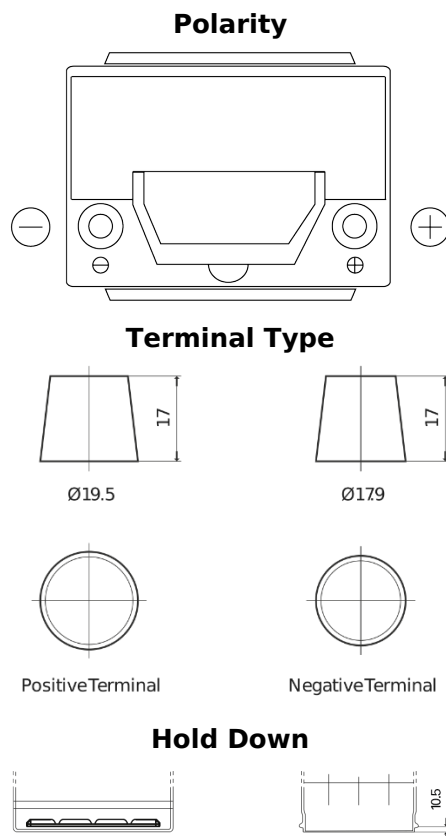

Product overview

Batteries for Cars

Formula Xtreme FA654

Part number	FA654
Technology	Flooded
EAN/GTIN	3661024044141
Voltage	12 V
Capacity	65.0 Ah
CCA	580 A
Length	230 mm
Width	173 mm
Height	222 mm
Box size	D23
Polarity	ETN 0
Terminal Type	EN taper post
Hold Down	Korean B1
Weights (subject of variation)	16.00 kg