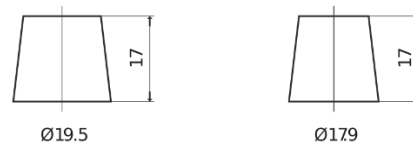

Product overview

Batteries for Cars

Formula Xtreme FA640

Part number	FA640
Technology	Flooded
EAN/GTIN	3661024044226
Voltage	12 V
Capacity	64.0 Ah
CCA	640 A
Length	242 mm
Width	175 mm
Height	190 mm
Box size	L02
Polarity	ETN 0
Terminal Type	EN taper post
Hold Down	B13
Weights (subject of variation)	14.90 kg

Polarity

Terminal Type

Positive Terminal

Negative Terminal

Hold Down

Design, features and specifications are subject to change without notice. We disclaim any representation or warranty, express or implied, concerning the data or recommendations, and in no event shall be liable for any loss or damage claimed to have arisen as a result. Some products may not be available in your local market.