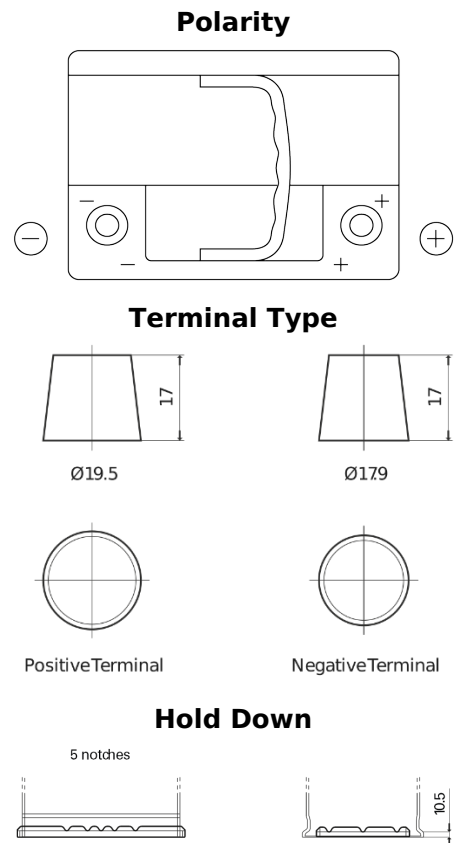

**Product overview**

Batteries for Cars

**Formula Xtreme FA612**

Part number	FA612
Technology	Flooded
EAN/GTIN	3661024044271
Voltage	12 V
Capacity	61.0 Ah
CCA	600 A
Length	242 mm
Width	175 mm
Height	175 mm
Box size	LB2
Polarity	ETN 0
Terminal Type	EN taper post
Hold Down	B13
Weights (subject of variation)	14.00 kg