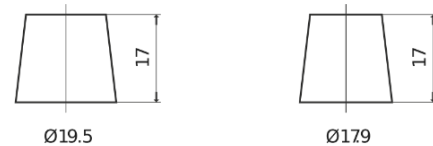

**Product overview**

Batteries for Cars

**Formula Xtreme FA612**

Part number	FA612
Technology	Flooded
EAN/GTIN	3661024044271
Voltage	12 V
Capacity	61.0 Ah
CCA	600 A
Length	242 mm
Width	175 mm
Height	175 mm
Box size	LB2
Polarity	ETN 0
Terminal Type	EN taper post
Hold Down	B13
Weights (subject of variation)	14.00 kg

**Polarity**

**Terminal Type**

Positive Terminal

Negative Terminal

**Hold Down**

Design, features and specifications are subject to change without notice. We disclaim any representation or warranty, express or implied, concerning the data or recommendations, and in no event shall be liable for any loss or damage claimed to have arisen as a result. Some products may not be available in your local market.