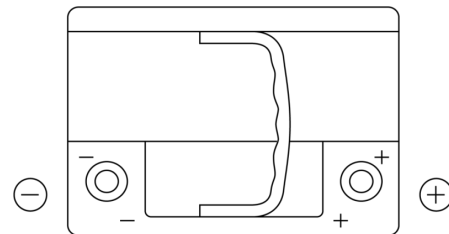

**Product overview**

Batteries for Cars

**Formula Xtreme FA612**

Part number	FA612
Technology	Flooded
EAN/GTIN	3661024044271
Voltage	12 V
Capacity	61.0 Ah
CCA	600 A
Length	242 mm
Width	175 mm
Height	175 mm
Box size	LB2
Polarity	ETN 0
Terminal Type	EN taper post
Hold Down	B13
Weights (subject of variation)	14.00 kg

**Polarity**

**Terminal Type**

Positive Terminal

Negative Terminal

**Hold Down**

Design, features and specifications are subject to change without notice. We disclaim any representation or warranty, express or implied, concerning the data or recommendations, and in no event shall be liable for any loss or damage claimed to have arisen as a result. Some products may not be available in your local market.