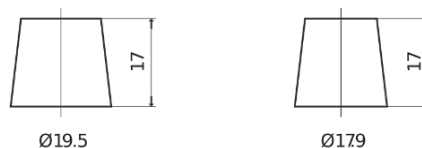

Terminal Type