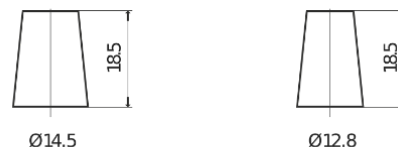

Terminal Type