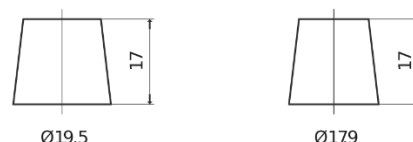

**Product overview**

Batteries for Cars

**Formula Xtreme FA472**

Part number	FA472
Technology	Flooded
EAN/GTIN	3661024044264
Voltage	12 V
Capacity	47.0 Ah
CCA	450 A
Length	207 mm
Width	175 mm
Height	175 mm
Box size	LB1
Polarity	ETN 0
Terminal Type	EN taper post
Hold Down	B13
Weights (subject of variation)	11.40 kg

**Polarity**

**Terminal Type**

Positive Terminal

Negative Terminal

**Hold Down**

Design, features and specifications are subject to change without notice. We disclaim any representation or warranty, express or implied, concerning the data or recommendations, and in no event shall be liable for any loss or damage claimed to have arisen as a result. Some products may not be available in your local market.