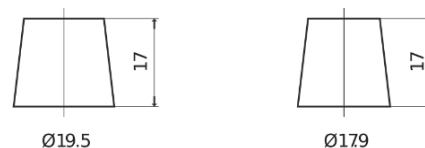

**Product overview**

Batteries for Cars

**Formula Xtreme FA472**

Part number	FA472
Technology	Flooded
EAN/GTIN	3661024044264
Voltage	12 V
Capacity	47.0 Ah
CCA	450 A
Length	207 mm
Width	175 mm
Height	175 mm
Box size	LB1
Polarity	ETN 0
Terminal Type	EN taper post
Hold Down	B13
Weights (subject of variation)	11.40 kg

**Polarity**

**Terminal Type**

Positive Terminal

Negative Terminal

**Hold Down**

Design, features and specifications are subject to change without notice. We disclaim any representation or warranty, express or implied, concerning the data or recommendations, and in no event shall be liable for any loss or damage claimed to have arisen as a result. Some products may not be available in your local market.