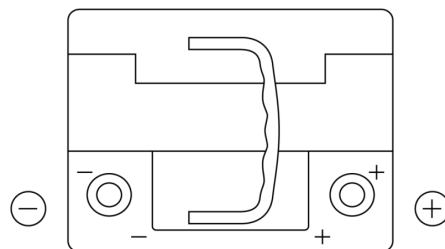

**Product overview**

Batteries for Cars

**Formula Xtreme FA472**

Part number	FA472
Technology	Flooded
EAN/GTIN	3661024044264
Voltage	12 V
Capacity	47.0 Ah
CCA	450 A
Length	207 mm
Width	175 mm
Height	175 mm
Box size	LB1
Polarity	ETN 0
Terminal Type	EN taper post
Hold Down	B13
Weights (subject of variation)	11.40 kg

**Polarity**

**Terminal Type**

Positive Terminal

Negative Terminal

**Hold Down**

Design, features and specifications are subject to change without notice. We disclaim any representation or warranty, express or implied, concerning the data or recommendations, and in no event shall be liable for any loss or damage claimed to have arisen as a result. Some products may not be available in your local market.