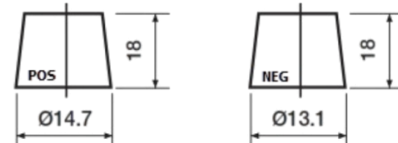

**Product overview**

Batteries for Cars

**Formula Xtreme FA456**

Part number	FA456
Technology	Flooded
EAN/GTIN	3661024044127
Voltage	12 V
Capacity	45.0 Ah
CCA	390 A
Length	237 mm
Width	127 mm
Height	227 mm
Box size	B24
Polarity	ETN 0
Terminal Type	JIS taper post
Hold Down	B1
Weights (subject of variation)	11.80 kg

**Polarity**

**Terminal Type**

Remove T1 adapter for T3

**Hold Down**

Design, features and specifications are subject to change without notice. We disclaim any representation or warranty, express or implied, concerning the data or recommendations, and in no event shall be liable for any loss or damage claimed to have arisen as a result. Some products may not be available in your local market.