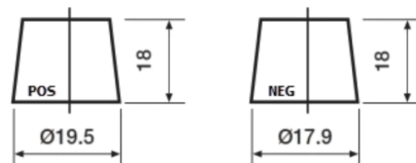

**Product overview**

Batteries for Cars

**Formula Xtreme FA456**

Part number	FA456
Technology	Flooded
EAN/GTIN	3661024044127
Voltage	12 V
Capacity	45.0 Ah
CCA	390 A
Length	237 mm
Width	127 mm
Height	227 mm
Box size	B24
Polarity	ETN 0
Terminal Type	JIS taper post
Hold Down	B1
Weights (subject of variation)	11.80 kg

**Polarity**

**Terminal Type**

Remove T1 adapter for T3

**Hold Down**

Design, features and specifications are subject to change without notice. We disclaim any representation or warranty, express or implied, concerning the data or recommendations, and in no event shall be liable for any loss or damage claimed to have arisen as a result. Some products may not be available in your local market.