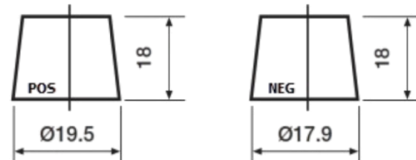

Product overview

Batteries for Cars

Formula Xtreme FA406

Part number	FA406
Technology	Flooded
EAN/GTIN	3661024047005
Voltage	12 V
Capacity	40.0 Ah
CCA	350 A
Length	187 mm
Width	127 mm
Height	220 mm
Box size	B19
Polarity	ETN 0
Terminal Type	JIS taper post
Hold Down	B1
Weights (subject of variation)	9.30 kg

Polarity

Terminal Type

Remove T1 adapter for T3

Hold Down

Design, features and specifications are subject to change without notice. We disclaim any representation or warranty, express or implied, concerning the data or recommendations, and in no event shall be liable for any loss or damage claimed to have arisen as a result. Some products may not be available in your local market.