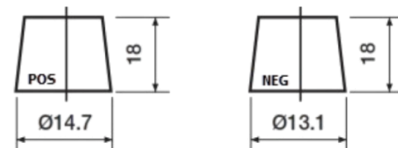

Product overview

Batteries for Cars

Formula Xtreme FA406

Part number	FA406
Technology	Flooded
EAN/GTIN	3661024047005
Voltage	12 V
Capacity	40.0 Ah
CCA	350 A
Length	187 mm
Width	127 mm
Height	220 mm
Box size	B19
Polarity	ETN 0
Terminal Type	JIS taper post
Hold Down	B1
Weights (subject of variation)	9.30 kg

Polarity

Terminal Type

Remove T1 adapter for T3

Hold Down

Design, features and specifications are subject to change without notice. We disclaim any representation or warranty, express or implied, concerning the data or recommendations, and in no event shall be liable for any loss or damage claimed to have arisen as a result. Some products may not be available in your local market.