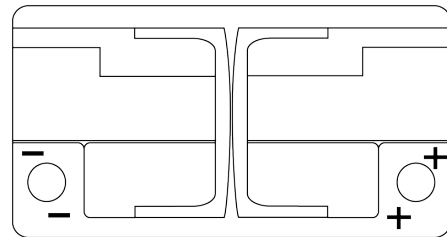

Product overview

Batteries for Cars

Formula Xtreme FA1050

Part number	FA1050
Technology	Flooded
EAN/GTIN	3661024044301
Voltage	12 V
Capacity	105.0 Ah
CCA	850 A
Length	315 mm
Width	175 mm
Height	205 mm
Box size	LH4
Polarity	ETN 0
Terminal Type	EN taper post
Hold Down	B13
Weights (subject of variation)	23.10 kg

Polarity

Terminal Type

Positive Terminal

Negative Terminal

Hold Down

Design, features and specifications are subject to change without notice. We disclaim any representation or warranty, express or implied, concerning the data or recommendations, and in no event shall be liable for any loss or damage claimed to have arisen as a result. Some products may not be available in your local market.