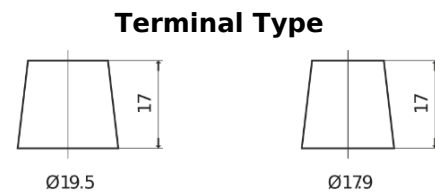

Product overview

Batteries for Trucks, Buses, Construction, Agriculture

EndurancePRO EFB EX2253

| | |
|--------------------------------|---------------|
| Part number | EX2253 |
| Technology | EFB |
| EAN/GTIN | 3661024036702 |
| Voltage | 12 V |
| Capacity | 225.0 Ah |
| CCA | 1150 A |
| Length | 518 mm |
| Width | 274 mm |
| Height | 240 mm |
| Box size | D06 |
| Polarity | ETN 3 |
| Terminal Type | EN taper post |
| Hold Down | B0 |
| Weights (subject of variation) | 60.10 kg |