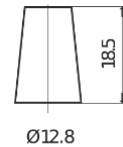

**Product overview**

Batteries for Cars

**Formula FB457**

Part number	FB457
Technology	Flooded
EAN/GTIN	3661024044363
Voltage	12 V
Capacity	45 Ah
CCA	330 A
Length	237 mm
Width	127 mm
Height	227 mm
Box size	B24
Polarity	ETN 1
Terminal Type	JIS taper post
Hold Down	B0
Weights (subject of variation)	11.40 kg

**Polarity**

**Terminal Type**

Positive Terminal

Negative Terminal

**Hold Down**

Design, features and specifications are subject to change without notice. We disclaim any representation or warranty, express or implied, concerning the data or recommendations, and in no event shall be liable for any loss or damage claimed to have arisen as a result. Some products may not be available in your local market.