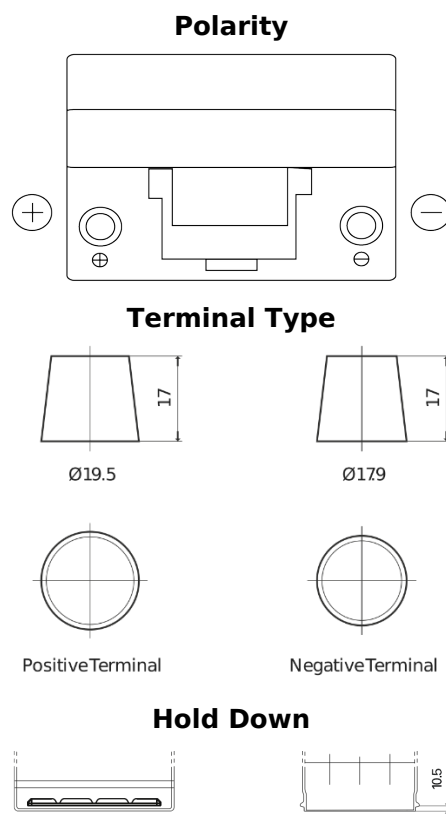

**Product overview**

Batteries for Cars

**Excell EB955**

|                                |               |
|--------------------------------|---------------|
| Part number                    | EB955         |
| Technology                     | Flooded       |
| EAN/GTIN                       | 3661024034463 |
| Voltage                        | 12 V          |
| Capacity                       | 95 Ah         |
| CCA                            | 760 A         |
| Length                         | 306 mm        |
| Width                          | 173 mm        |
| Height                         | 222 mm        |
| Box size                       | D31           |
| Polarity                       | ETN 1         |
| Terminal Type                  | EN taper post |
| Hold Down                      | Korean B1     |
| Weights (subject of variation) | 20.60 kg      |