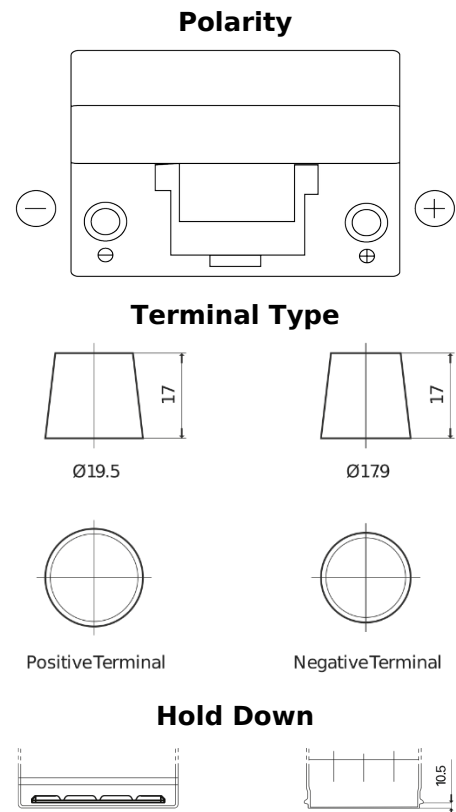

**Product overview**

Batteries for Cars

**Technica TB954**

Part number	TB954
Technology	Flooded
EAN/GTIN	3661024054454
Voltage	12 V
Capacity	95 Ah
CCA	760 A
Length	306 mm
Width	173 mm
Height	222 mm
Box size	D31
Polarity	ETN 0
Terminal Type	EN taper post
Hold Down	Korean B1
Weights (subject of variation)	20.60 kg