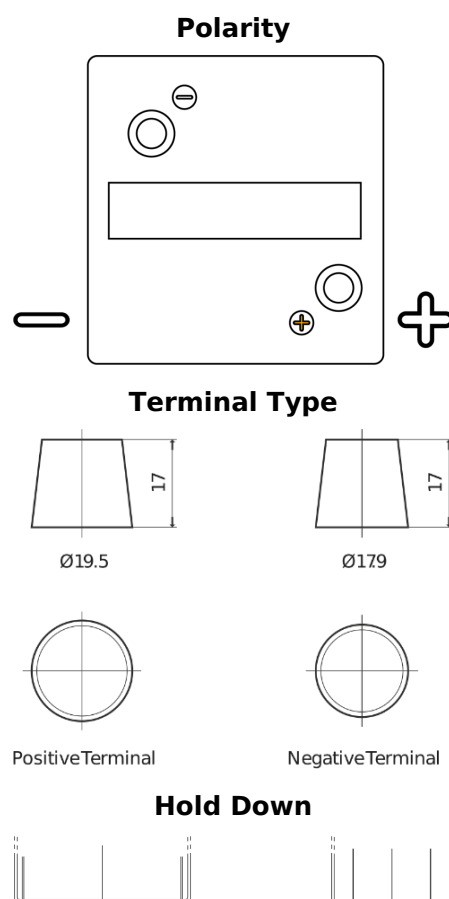

Product overview

Batteries for Marine and Leisure

Vintage EU80-6

Part number	EU80-6
Technology	Flooded
EAN/GTIN	3661024036160
Voltage	6 V
Capacity	80.0 Ah
CCA	600 A
Length	158 mm
Width	165 mm
Height	220 mm
Box size	M02
Polarity	ETN 0
Terminal Type	EN taper post
Hold Down	B0
Weights (subject of variation)	11.00 kg