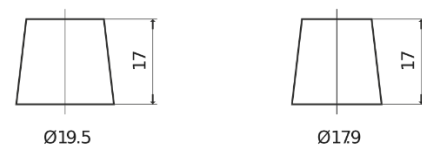

**Product overview**

Batteries for Cars

**Formula FB954**

Part number	FB954
Technology	Flooded
EAN/GTIN	3661024044455
Voltage	12 V
Capacity	95 Ah
CCA	760 A
Length	306 mm
Width	173 mm
Height	222 mm
Box size	D31
Polarity	ETN 0
Terminal Type	EN taper post
Hold Down	Korean B1
Weights (subject of variation)	20.60 kg

**Polarity**

**Terminal Type**

Positive Terminal

Negative Terminal

**Hold Down**

Design, features and specifications are subject to change without notice. We disclaim any representation or warranty, express or implied, concerning the data or recommendations, and in no event shall be liable for any loss or damage claimed to have arisen as a result. Some products may not be available in your local market.