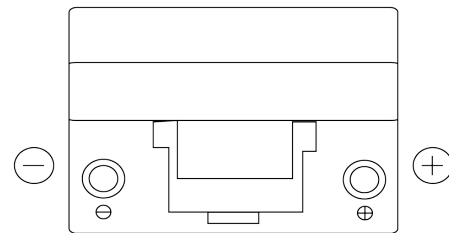

**Product overview**

Batteries for Cars

**Formula FB954**

Part number	FB954
Technology	Flooded
EAN/GTIN	3661024044455
Voltage	12 V
Capacity	95 Ah
CCA	760 A
Length	306 mm
Width	173 mm
Height	222 mm
Box size	D31
Polarity	ETN 0
Terminal Type	EN taper post
Hold Down	Korean B1
Weights (subject of variation)	20.60 kg

**Polarity**

**Terminal Type**

Positive Terminal

Negative Terminal

**Hold Down**

Design, features and specifications are subject to change without notice. We disclaim any representation or warranty, express or implied, concerning the data or recommendations, and in no event shall be liable for any loss or damage claimed to have arisen as a result. Some products may not be available in your local market.