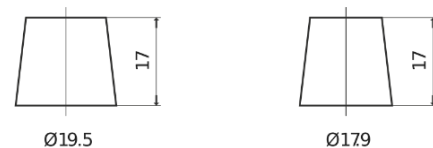

Product overview

Batteries for Marine and Leisure

Vintage EU77-6

Part number	EU77-6
Technology	Flooded
EAN/GTIN	3661024036177
Voltage	6 V
Capacity	77.0 Ah
CCA	650 A
Length	215 mm
Width	169 mm
Height	184 mm
Box size	H02
Polarity	ETN 0
Terminal Type	EN taper post
Hold Down	B6
Weights (subject of variation)	11.10 kg

Polarity

Terminal Type

Positive Terminal

Negative Terminal

Hold Down

Design, features and specifications are subject to change without notice. We disclaim any representation or warranty, express or implied, concerning the data or recommendations, and in no event shall be liable for any loss or damage claimed to have arisen as a result. Some products may not be available in your local market.