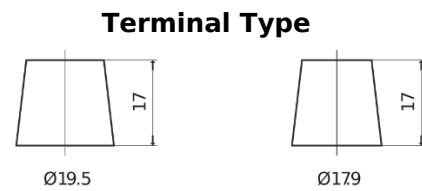

Product overview

Batteries for Marine and Leisure

Vintage EU77-6

Part number	EU77-6
Technology	Flooded
EAN/GTIN	3661024036177
Voltage	6 V
Capacity	77.0 Ah
CCA	650 A
Length	215 mm
Width	169 mm
Height	184 mm
Box size	H02
Polarity	ETN 0
Terminal Type	EN taper post
Hold Down	B6
Weights (subject of variation)	11.10 kg