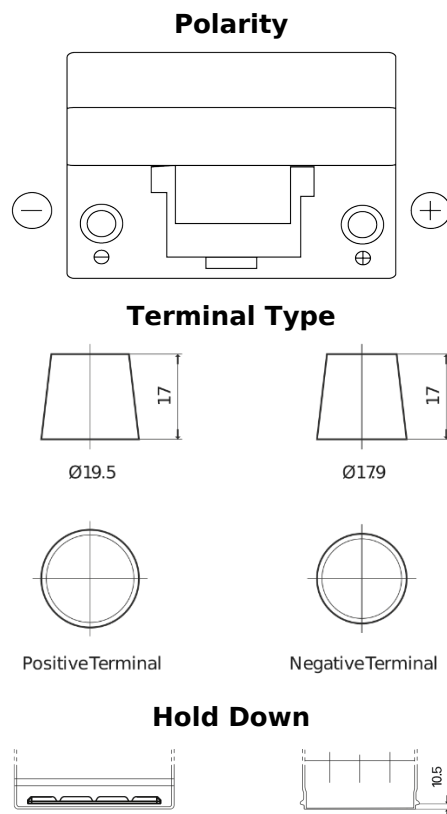

**Product overview**

Batteries for Cars

**Excell EB954**

Part number	EB954
Technology	Flooded
EAN/GTIN	3661024034456
Voltage	12 V
Capacity	95 Ah
CCA	760 A
Length	306 mm
Width	173 mm
Height	222 mm
Box size	D31
Polarity	ETN 0
Terminal Type	EN taper post
Hold Down	Korean B1
Weights (subject of variation)	20.60 kg