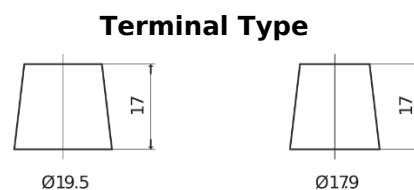

**Product overview**

Batteries for Marine and Leisure

**Vintage EU260-6**

Part number	EU260-6
Technology	Flooded
EAN/GTIN	3661024036115
Voltage	6 V
Capacity	260.0 Ah
CCA	1300 A
Length	345 mm
Width	172 mm
Height	286 mm
Box size	M08
Polarity	ETN 0
Terminal Type	EN taper post
Hold Down	B0
Weights (subject of variation)	39.10 kg