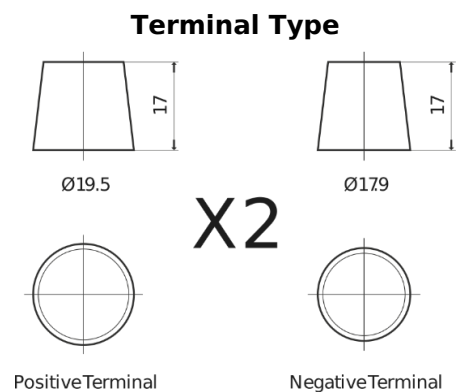

Product overview

Batteries for Marine and Leisure

Vintage EU200-6

| | |
|--------------------------------|---------------------|
| Part number | EU200-6 |
| Technology | Flooded |
| EAN/GTIN | 3661024036139 |
| Voltage | 6 V |
| Capacity | 200.0 Ah |
| CCA | 1150 A |
| Length | 398 mm |
| Width | 174 mm |
| Height | 234 mm |
| Box size | M06 |
| Polarity | ETN 0 |
| Terminal Type | Twin EN taper posts |
| Hold Down | B0 |
| Weights (subject of variation) | 27.80 kg |