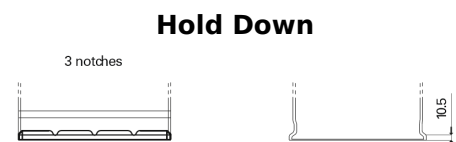

**Product overview**

Batteries for Marine and Leisure

**Vintage EU140-6**

Part number	EU140-6
Technology	Flooded
EAN/GTIN	3661024036153
Voltage	6 V
Capacity	140.0 Ah
CCA	900 A
Length	257 mm
Width	175 mm
Height	236 mm
Box size	M04
Polarity	ETN 0
Terminal Type	EN taper post
Hold Down	B1
Weights (subject of variation)	18.40 kg