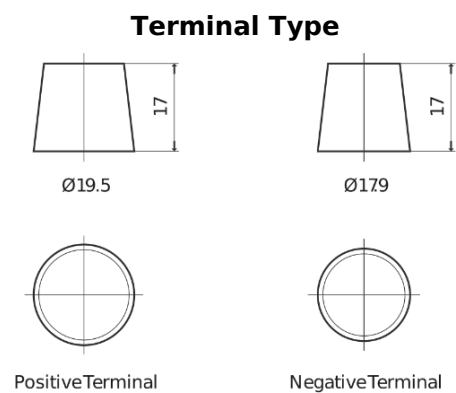

**Product overview**

Batteries for Marine and Leisure

**Vintage EU140-6**

Part number	EU140-6
Technology	Flooded
EAN/GTIN	3661024036153
Voltage	6 V
Capacity	140.0 Ah
CCA	900 A
Length	257 mm
Width	175 mm
Height	236 mm
Box size	M04
Polarity	ETN 0
Terminal Type	EN taper post
Hold Down	B1
Weights (subject of variation)	18.40 kg