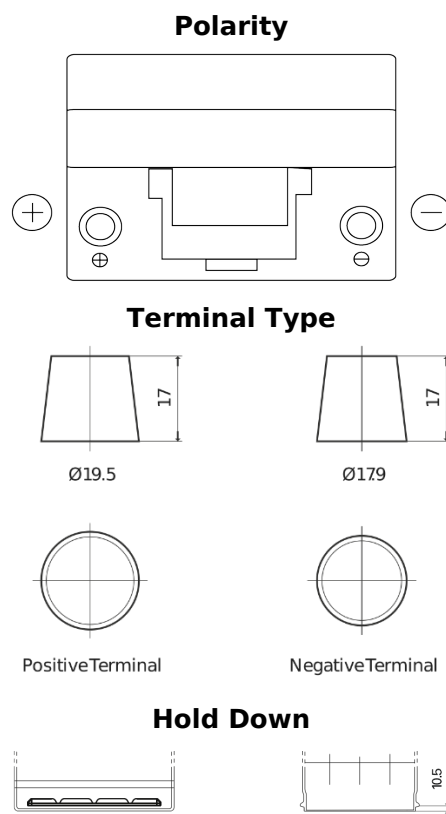

Product overview

Batteries for Cars

Classic EC905

Part number	EC905
Technology	Flooded
EAN/GTIN	3661024034760
Voltage	12 V
Capacity	90 Ah
CCA	680 A
Length	306 mm
Width	173 mm
Height	222 mm
Box size	D31
Polarity	ETN 1
Terminal Type	EN taper post
Hold Down	Korean B1
Weights (subject of variation)	19.90 kg